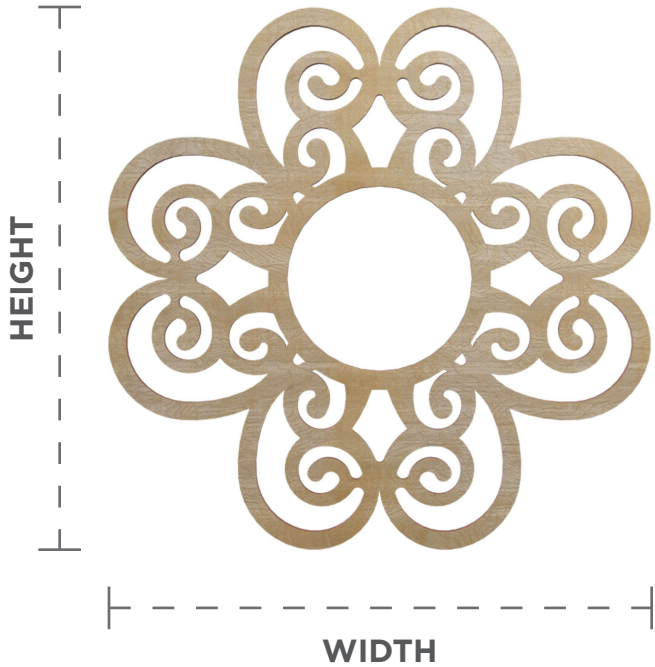

PIERCED FRETWORK CEILING MEDALLIONS

STYLE

COHEN

FRONT VIEW

PROJECTION
SIDE VIEW

SIZE RANGE
16" - 40"

WOOD SPECIES

ALDER

BIRCH

CHERRY

HICKORY

RED OAK

WALNUT

PAINT-GRADE

CONSTRUCTION: Wood grain veneer over substrate.
3/8" or 1/4" thickness.

USAGE: Commercial or residential walls & ceilings.
Not suitable for areas exposed to water or for
outdoor applications