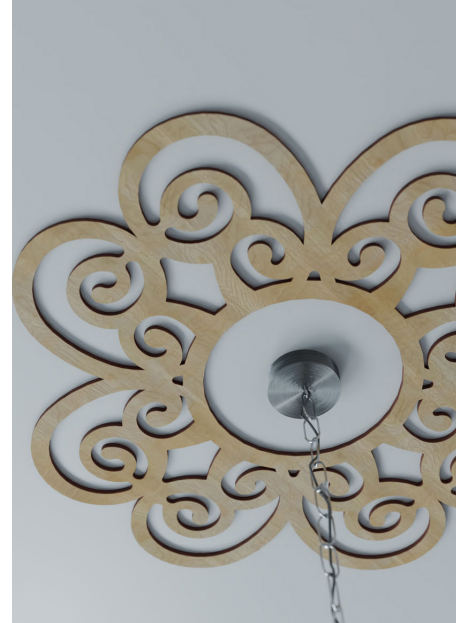

PIERCED FRETWORK CEILING MEDALLIONS

STYLE

COHEN

FRONT VIEW

PROJECTION
SIDE VIEW

SIZE RANGE
16" - 40"

WOOD SPECIES

ALDER

BIRCH

CHERRY

HICKORY

RED OAK

WALNUT

PAINT-GRADE

CONSTRUCTION: Wood grain veneer over substrate.
3/8" or 1/4" thickness.

USAGE: Commercial or residential walls & ceilings.
Not suitable for areas exposed to water or for
outdoor applications